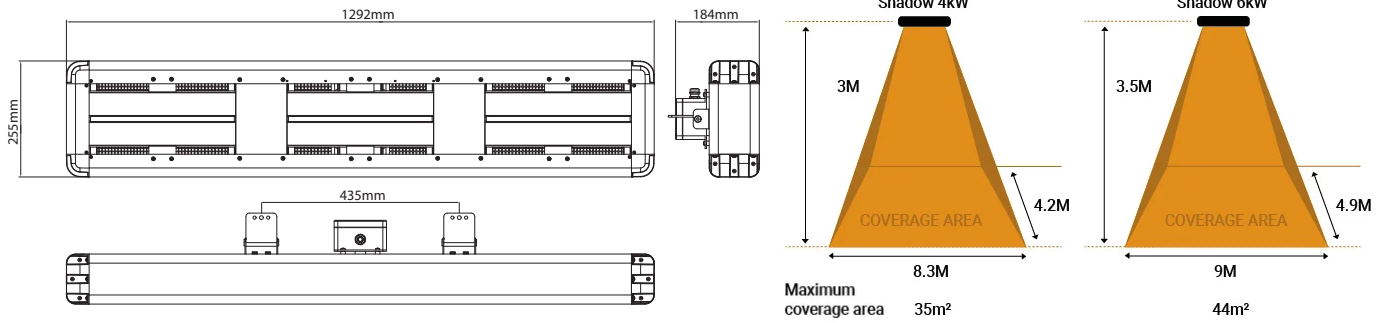

## Technical Drawings

## Technical Specification

	4.5kW Horizontal - #903677	6kW Horizontal - #903673
Voltage (V)	220 - 240V	220 - 240V
Weight (Kg)	8.4	8.4
Total Power (kW)	4.5	6
Ingress Protection	IP65	IP65
Warranty	2 Years	2 Years
Lamp Warranty	Not Covered	Not Covered
Cable Length	Cable not supplied	Cable not supplied
Product Depth (cm)	129.2	129.2
Product Height (cm)	11	11
Product Width (cm)	25.5	25.5
Package Depth (cm)	135	135
Package Height (cm)	25	25
Package Width (cm)	35	35